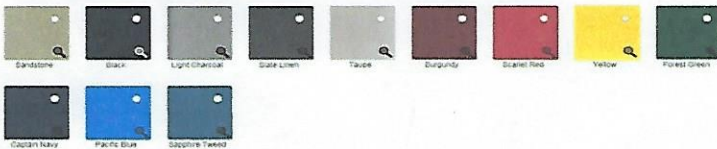

Canopy Covers

Shelter-Rite

Vinyl

WeatherMAX

Fabric